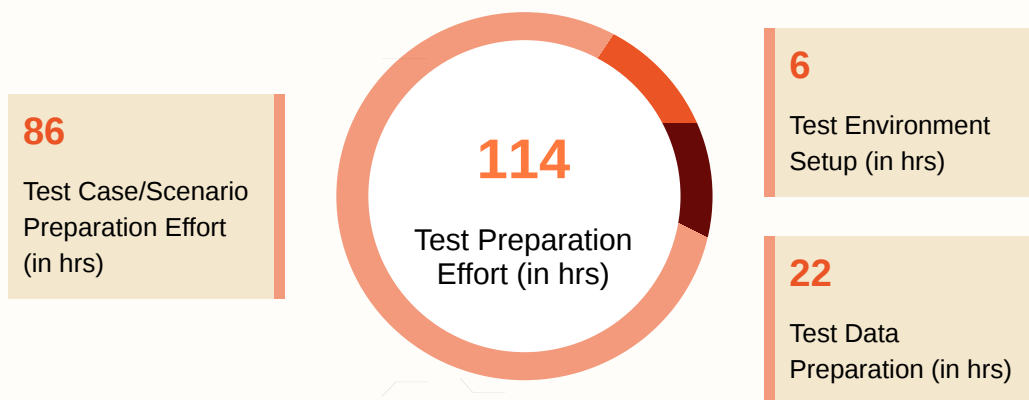

- 1) First break-up is based on planning and execution of tests
- 2) Second is the effort involved in testing various modules of your app
- 3) Third is the effort estimation of types of testing that is going to be used on your app

Specifications

User Preferences

Domain	Gps
Platforms	Windows, Ios, Android
No: of Testing Modules	10
Avg: Screens Per Module	10
Total: No of Screens	100
No: of Devices	20
No: of external Interface	10

Default Type of Testing	Functional Testing, Usability Testing, Compatibility Testing
Type of Testing (Opted)	Automation Testing, Localisation Testing, Security Penetration Testing, Graybox Testing
Chosen Security Testing Type	Graybox Testing
How Complex	Complex
No: of Cycles	5
No: of Test Cases	154

Test Execution Effort Breakdown

Test Preparation Effort

Test Execution Effort

Cycles	Test Preparation	Test Execution	Defect Reporting	Retesting (if testcase failed)
1	17	127	25	0
2	12	71	11	25
3	9	51	8	25
4	5	31	5	25