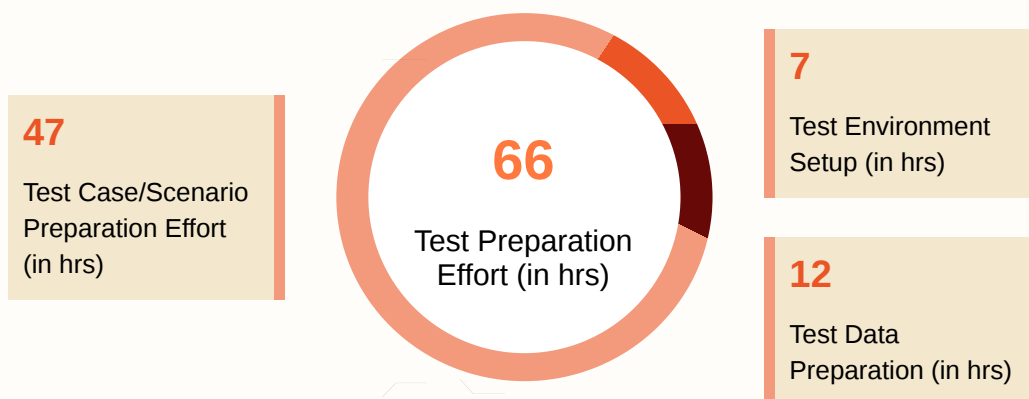

Default Type of Testing	Functional Testing, Usability Testing, Compatibility Testing
Type of Testing (Opted)	Load Performance Testing
How Complex	Very Complex
No: of Cycles	2
No: of Test Cases	85

Test Execution Effort Breakdown

Test Preparation Effort

Test Execution Effort

Cycles	Test Preparation	Test Execution	Defect Reporting	Retesting (if testcase failed)
1	9	71	14	0
2	7	40	6	14
Total	16	111	20	14
Total Test Cycle Execution Efforts (in hrs)				161
Compatibility Testing (in hrs) (10 Devices)				34