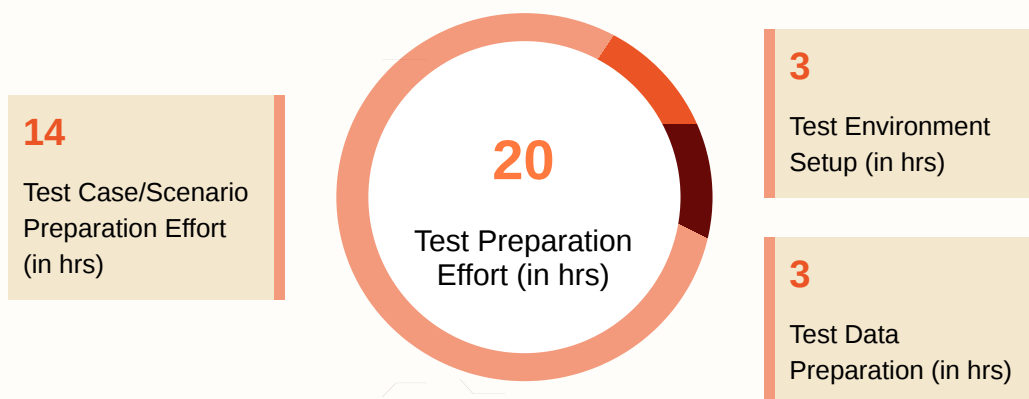

- 1) First break-up is based on planning and execution of tests
- 2) Second is the effort involved in testing various modules of your app
- 3) Third is the effort estimation of types of testing that is going to be used on your app

Specifications

User Preferences

Domain	E-commerce
Platforms	Android, Windows
No: of Testing Modules	5
Avg: Screens Per Module	5
Total: No of Screens	25
No: of Devices	10
No: of external Interface	3

Default Type of Testing	Functional Testing, Usability Testing, Compatibility Testing
Type of Testing (Opted)	Localisation Testing, Automation Testing
How Complex	Simple
No: of Cycles	3
No: of Test Cases	24

Test Execution Effort Breakdown

Test Preparation Effort

Test Execution Effort

Cycles	Test Preparation	Test Execution	Defect Reporting	Retesting (if testcase failed)
1	3	20	4	0
2	2	11	2	4
3	1	8	1	4
Total	6	39	7	8
Total Test Cycle Execution Efforts (in hrs)				60